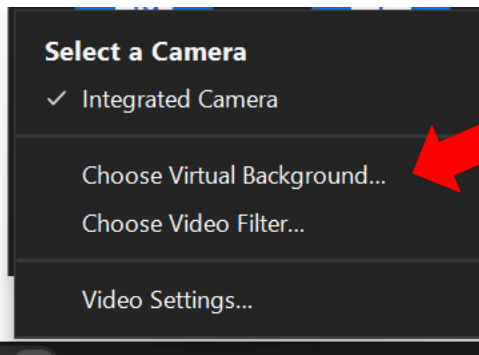

UCLA Emeriti/Retirees Relations Center

How to use a Virtual Background on Zoom

Look for the Video Icon, and look and select the caret symbol ^

You will have a list of options – select **Choose Virtual Background**

A pre-selected section of photos will appear for you to select.

Virtual Backgrounds Video Filters

You can add your own photo by selecting the + sign